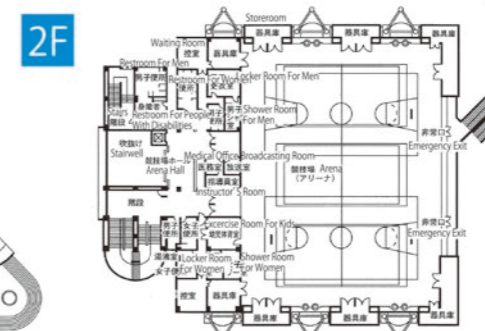

## Arena

- Total floor area : 1,800 m<sup>2</sup>. Ceiling height : 14m. 708 seats.
- This facility meets the requirements of National Federation of Karate.

**1st Exercise room**  
Total floor area : 821 m<sup>2</sup>. Ceiling height : 7m.

**2nd Exercise room**  
The room can be used for various purposes such as light exercise, meals and briefing sessions.

**Training room**  
Equipped with 29 kinds of machines for building muscle. Various free-weighting equipments are set.

**Conference room**  
24 people are available.

**Locker room**  
2 locker rooms with a shower for each men and women.

**Restroom**  
7 restrooms in total with 2 wheelchair-accessible restrooms.

**National competitions held** ■ All-Japan Rhythmic Gymnastics Championships ■ WJBL (Women's Japan Basketball League) ■ V.Challenge League I Women (Volleyball)