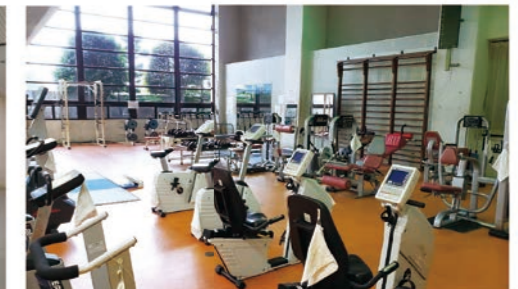

# Hekinan City Rinkai Gymnasium

All area in Hekinan City Rinkai Gymnasium is barrier-free, air-conditioned and wi-fi available, which enables users to feel satisfied. Also, there are Seaside Aquarium and Seaside Park in the neighborhood, so athletes can take a rest in the intervals.

## Arena

- Total floor area : 1,800 m<sup>2</sup>. Ceiling height : 14m. 708 seats.
- This facility meets the requirements of National Federation of Karate.

**1st Exercise room**  
Total floor area : 821 m<sup>2</sup>. Ceiling height : 7m.

**2nd Exercise room**  
The room can be used for various purposes such as light exercise, meals and briefing sessions.

**Training room**  
Equipped with 29 kinds of machines for building muscle. Various free-weighting equipments are set.