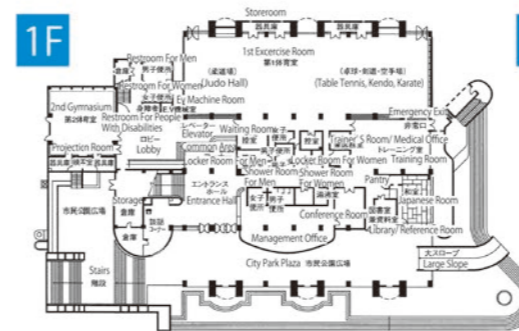

## Arena

- Total floor area : 1,800 m<sup>2</sup>. Ceiling height : 14m. 708 seats.
- This facility meets the requirements of National Federation of Karate.

**1st Exercise room**  
Total floor area : 821 m<sup>2</sup>. Ceiling height : 7m.

**2nd Exercise room**  
The room can be used for various purposes such as light exercise, meals and briefing sessions.

**Training room**  
Equipped with 29 kinds of machines for building muscle. Various free-weighting equipments are set.

**Conference room**  
24 people are available.

**Locker room**  
2 locker rooms with a shower for each men and women.

**Restroom**  
7 restrooms in total with 2 wheelchair-accessible restrooms.

**National competitions held** ■ All-Japan Rhythmic Gymnastics Championships ■ WJBL (Women's Japan Basketball League) ■ V.Challenge League I Women (Volleyball)