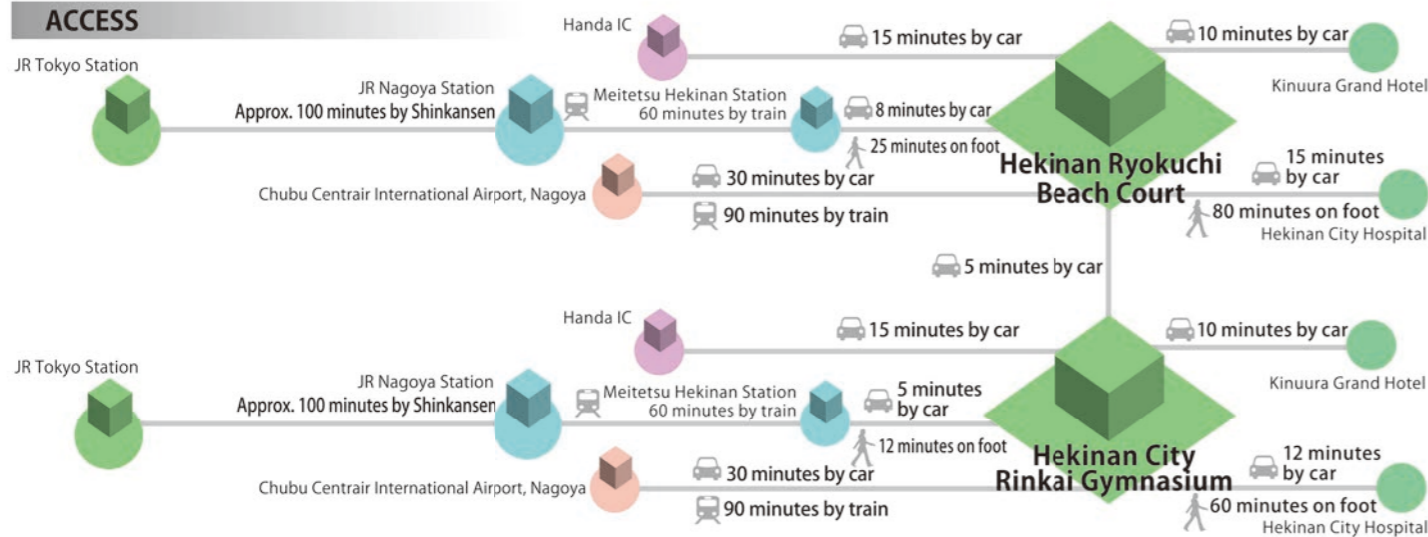

Hekinan Ryokuchi Beach Court

Address	1-1, Minatohonmachi, Hekinan City, Aichi Prefecture	Completed	2018
Size and specifications	This facility meets the requirement of NF of beach volleyball. for 4 Courts. ※NF = National Federation	Affiliated facilities	■Locker room with a shower (separate for men and women) ■Conference room
Universal design	■ Wheelchair-accessible restrooms ■ Disabled parking spaces	Parking spaces	39 spaces
Website	http://www.city.hekinan.aichi.jp/sports/BeachVolley.htm		

Hekinan City Rinkai Gymnasium

Address	2-3, Hamamachi, Hekinan City, Aichi Prefecture	Completed	1983
Size and specifications	■Air-conditioned • Karate (This training facility meets the requirement of NF. for 3 Courts.) • Basketball (This facility does not meet the requirement of NF. 2 Courts.) • Volleyball (This facility does not meet the requirement of NF. 3 Courts.) • Badminton (This facility does not meet the requirement of NF. 12 Courts.) ※NF = National Federation	Affiliated facilities	■Locker room with a shower (Separate for man and woman) ■1 Medical office ■Training facility ■Free wi-fi
Universal design	■Sloped doorways ■Wheelchair-accessible restrooms ■Elevators ■Shower (barrier-free) ■Disabled parking spaces	Parking spaces	740 spaces
Website	http://www.city.hekinan.aichi.jp/sports/new-shisetu.htm		

ACCESS

Accommodations in vicinity

■ Kinuura Grand Hotel