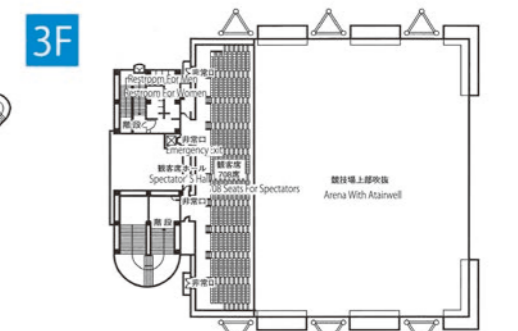

National competitions held ■ All-Japan Rhythmic Gymnastics Championships ■ WJBL (Women's Japan Basketball League) ■ V.Challenge League I Women (Volleyball)