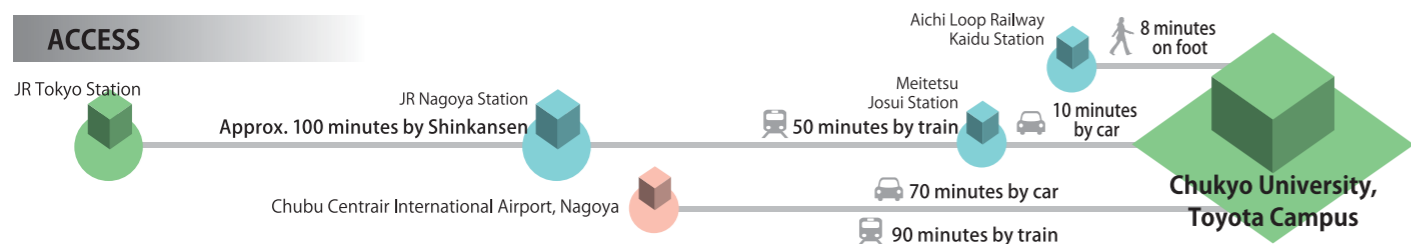

ACCESS

Accommodations in the vicinity

Hotel Toyota Castle			
Address	COMO Square West, 160 2-Chome, Kita-machi, Toyota City, Aichi Prefecture		
Capacity	205 people	Restroom	Western-style restroom
Number of rooms	89 single-bed rooms, 8 deluxe grade single-bed rooms, 29 twin-bed rooms, 8 deluxe grade twin-bed rooms, 14 double-bed rooms, 2 suite rooms, 1 castle suite room		
Facilities, services	Buffet style, lunch box (bento) style, Vegetarian diet, Decaffeinated and non-alcoholic beverages, and Hypoallergenic food are available. Conference room, Banquet room, Parking spaces, Roombath, Multi-functioned restroom, International broadcasts, International telephone, Wi-Fi, Foreign currency exchange, Information service, Cleaning		
Distance from training facility	6.2 km	Foreign language support	English
Website	http://www.t-castle.co.jp/english/		
Meitetsu Toyota Hotel			
Address	1-140, Kita-machi, Toyota City, Aichi Prefecture		
Capacity	135 people	Restroom	Western-style restroom
Number of rooms	57 single-bed rooms, 18 twin-bed rooms, 4 deluxe grade single-bed rooms, 7 deluxe grade twin-bed rooms, 6 double-bed rooms, 1 deluxe grade double-bed room, 1 bridal room, 2 suite rooms, 1 multi-purpose room		
Facilities, services	Buffet style and Hypoallergenic food are available. Conference room, Banquet room, Parking space, Roombath, Multi-functioned restroom, International broadcasts, International telephone, Wi-Fi, Foreign currency exchange, Cleaning		
Distance from training facility	6.07 km	Foreign language support	English
Website	http://www.toyota-hotel.co.jp		
Hotel FORESTA			
Address	1-1, Ipponmatsu, Iwakura, Toyota City, Aichi Prefecture		
Capacity	87 people	Restroom	Western-style restroom
Number of rooms	26 twin-bed rooms, 3 Japanese-style rooms, 2 suite rooms	Training facilities	Training room, Pool, Sauna room, Massage room
Other facilities, services	Lunch box (bento) style, Halal, Kashrut, Vegetarian diet, Decaffeinated and non-alcoholic beverages, and Hypoallergenic food are available. Conference room, Banquet room, Parking spaces, Roombath, Common bath, Multi-functioned restroom, International broadcasts, International telephone, Wi-Fi, Foreign currency exchange, Information service, Cleaning, Coin-laundry		
Distance from training facility	11.8 km	Foreign language support	English
Website	http://www.forestahills.jp		

Toyota City sightseeing spots, attractions

Facilities are officially certified by the Japan Swimming Federation as satisfying their specified standards.