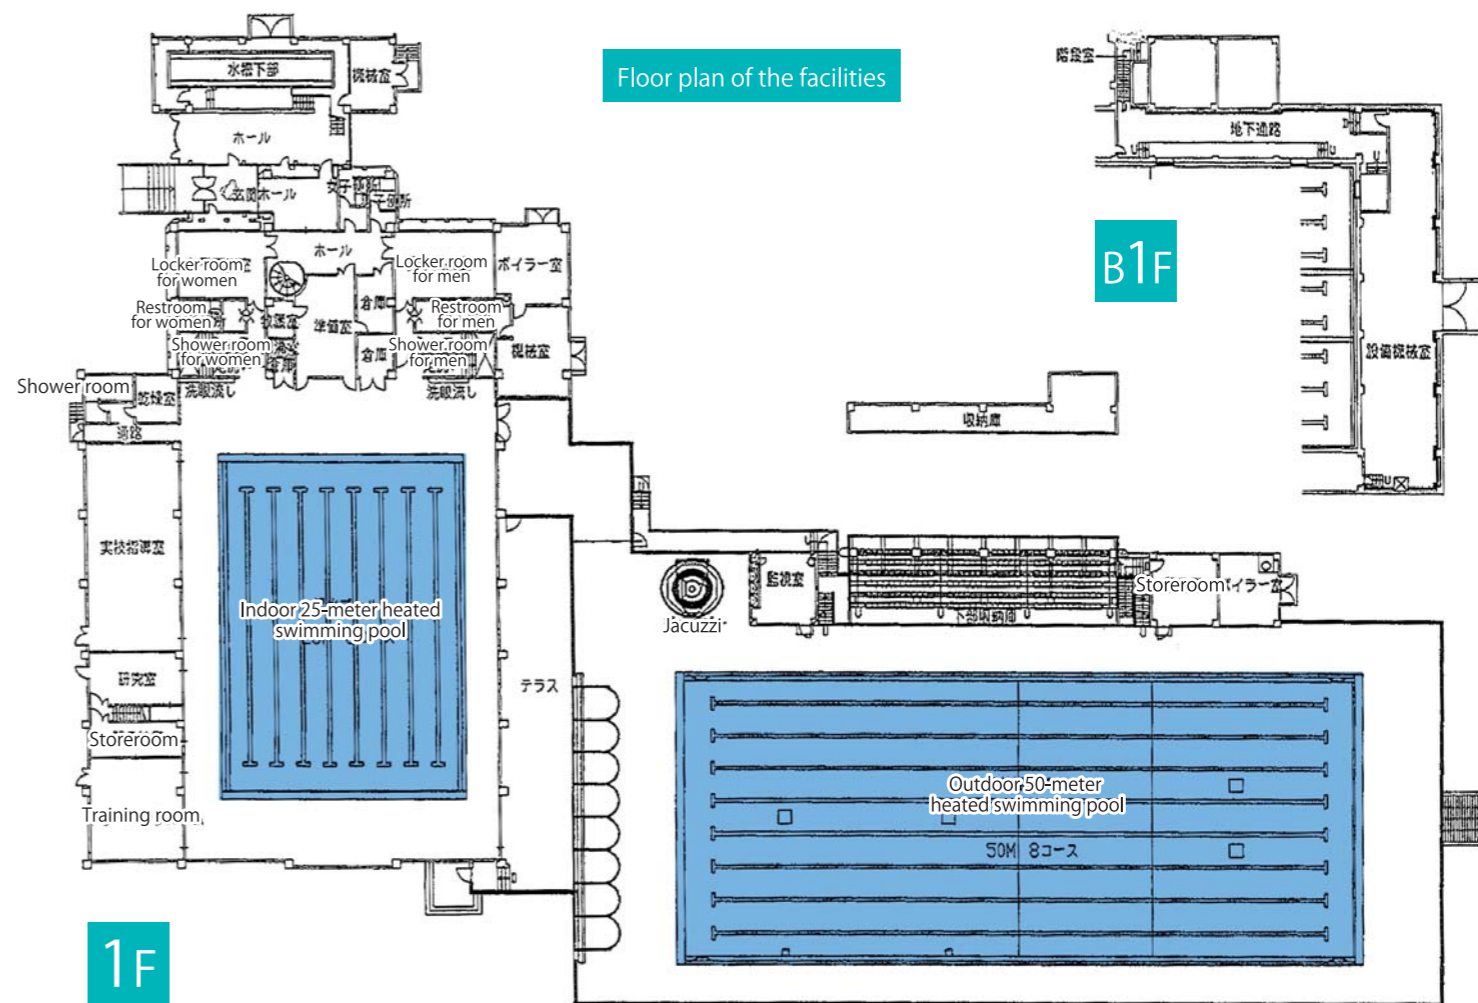

※The information listed on this leaflet is as of July, 2016, and is subject to change without notice.

Outdoor 50-meter heated swimming pool

The outdoor 50-meter heated swimming pool is officially certified by Japan Swimming Federation. The depth of the pool ranges from 3 meters to 1.5 meters with three stages.

No. 13 Building, Toyota Campus, Chukyo University (Outdoor 50-meter heated swimming pool/Indoor 25-meter heated swimming pool/AQUAGYM)

In addition to the outdoor 50-meter heated swimming pool, which is officially certified by Japan Swimming Federation, an indoor 25-meter heated swimming pool and AQUAGYM, a rare complex of valuable equipment in Japan, are installed.