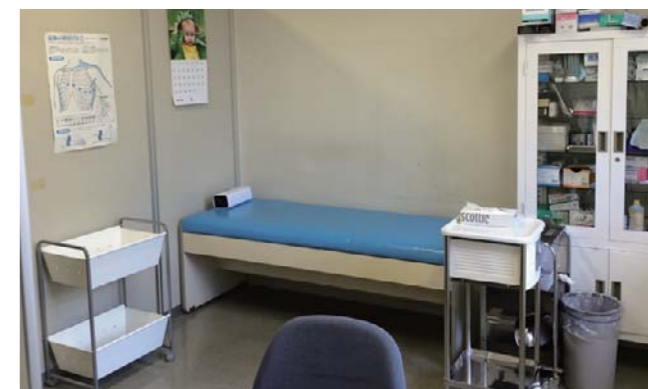

Floor plan of the facilities

1F

B1F

AQUAGYM

AQUAGYM is a rare complex of valuable equipment in Japan, which is able to monitor and record on video the movements of swimmers from various angles and greatly contributes to analyzing and studying the best swimming form.

Weight training room In the campus, about 30 kinds of muscle training machines for professional use, 60 units in total, are installed.

Dispensary A dispensary is installed in the campus.