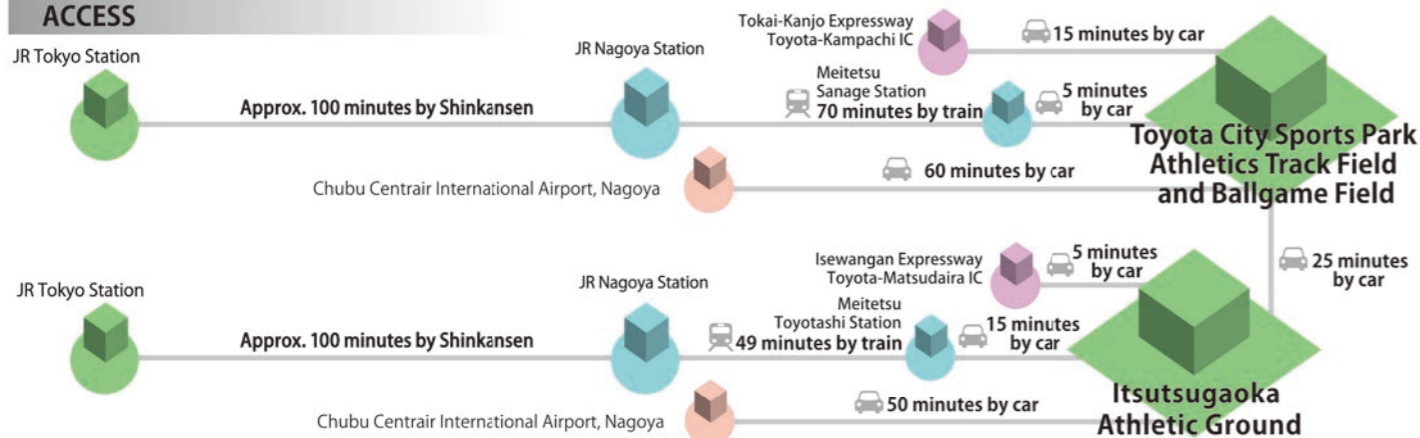

Itsutsugaoka Athletic Ground

Address	6-1, Itsutsugaoka, Toyota City, Aichi Prefecture	Completed	2002
Size and specifications	Field: 105m by 68m, Natural turf, Nighttime lighting	Affiliated facilities	Changing room, Shower, Conference room, Multi-functioned restrooms
Parking spaces	80 spaces	Universal design	Sloped doorways, Wheelchair-accessible restrooms, Disabled parking spaces

ACCESS

Accommodations in the vicinity

Hotel Toyota Castle
Address | COMO Square West, 2-160, Kita-machi, Toyota City, Aichi Prefecture
Capacity | 205 people Completed | 2006 Foreign language support | English Website | http://www.t-castle.co.jp/english/
Number of rooms | 89 single-bed rooms, 8 deluxe grade single-bed rooms, 29 twin-bed rooms, 8 deluxe grade twin-bed rooms, 14 double-bed rooms, 2 suite rooms, 1 castle suite room
Facilities, services | Buffet style, lunch box (bento) style, Vegetarian diet, Decaffeinated and non-alcoholic beverages, and Hypoallergenic food are available. Conference room, Banquet room, Parking spaces, Private bathroom, Multi-functioned restroom, International broadcasts, International telephone, Wi-Fi, Foreign currency exchange, Information service, Cleaning
Distance from training facility | 5.82 km from Toyota City Sports Park Athletics Track Field, 6.17 km from Toyota City Sports Park Ballgame Field, and 4.56 km from Itsutsugaoka Athletic Ground.
Meitetsu Toyota Hotel
Address | 1-140, Kita-machi, Toyota City, Aichi Prefecture
Capacity | 135 people Completed | 1995 Foreign language support | English Website | http://www.toyota-hotel.co.jp
Number of rooms | 57 single-bed rooms, 18 twin-bed rooms, 7 deluxe grade single-bed rooms, 7 deluxe grade twin-bed rooms, 6 double-bed rooms, 1 deluxe grade double-bed room, 1 bridal room, 1 suite rooms, 1 multi-purpose room
Facilities, services | Buffet style and Hypoallergenic food are available. Conference room, Banquet room, Parking space, Private bathroom, Multi-functioned restroom, International broadcasts, International telephone, Wi-Fi, Foreign currency exchange, Cleaning
Distance from training facility | 5.69 km from Toyota City Sports Park Athletics Track Field, 6.02 km from Toyota City Sports Park Ballgame Field, and 4.75 km from Itsutsugaoka Athletic Ground.
Hotel FORESTA
Address | 1-1, Ipponmatsu, Iwakura-cho, Toyota City, Aichi Prefecture
Capacity | 87 people Completed (renovated) | 1994 (2010) Foreign language support | English Website | http://www.forestahills.jp
Number of rooms | 26 twin-bed rooms, 3 Japanese-style rooms, 2 suite rooms Training facilities | Training room, Pool, Sauna room, Massage room
Other facilities, services | Lunch box (bento) style, Halal, Kashrut, Vegetarian diet, Decaffeinated and non-alcoholic beverages, and Hypoallergenic food are available. Conference room, Banquet room, Parking spaces, Private bathroom, Shared bath, Multi-functioned restroom, International broadcasts, International telephone, Wi-Fi, Foreign currency exchange, Information service, Cleaning, Laundromat
Distance from training facility | 10.31 km from Toyota City Sports Park Athletics Track Field, 10.69 km from Toyota City Sports Park Ballgame Field, and 2.56 km from Itsutsugaoka Athletic Ground.

Used for practice by the Japan national soccer team (international "A" match)