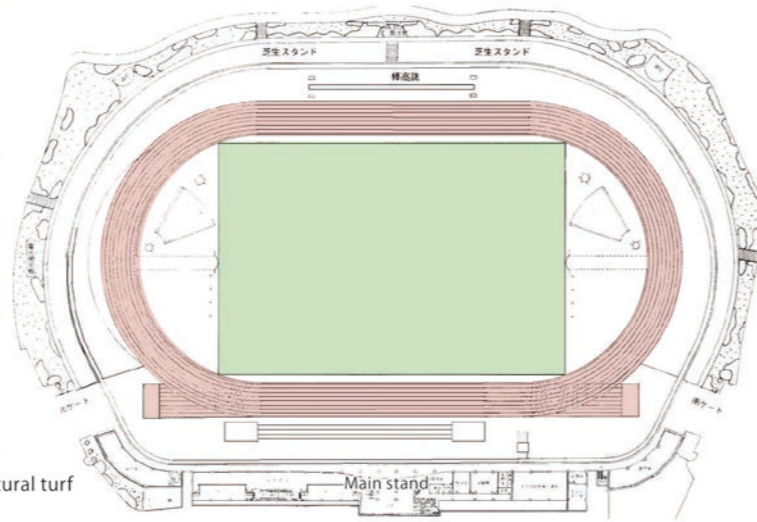

# Toyota City Sports Park Athletics Track Field

This is an all-weather athletic track field that can accommodate more than 5,000 spectators. It has been certified as a class-2 athletic track by the Japan Association of Athletics Federations, and is equipped with a track (400 meters by 8 lanes), a natural-grass field where rugby and soccer can be played, and a main stand that can accommodate approximately 3,000 spectators.

- Track: 400 meters by 8 lanes
- Field: 105 meters by 70 meters, natural turf