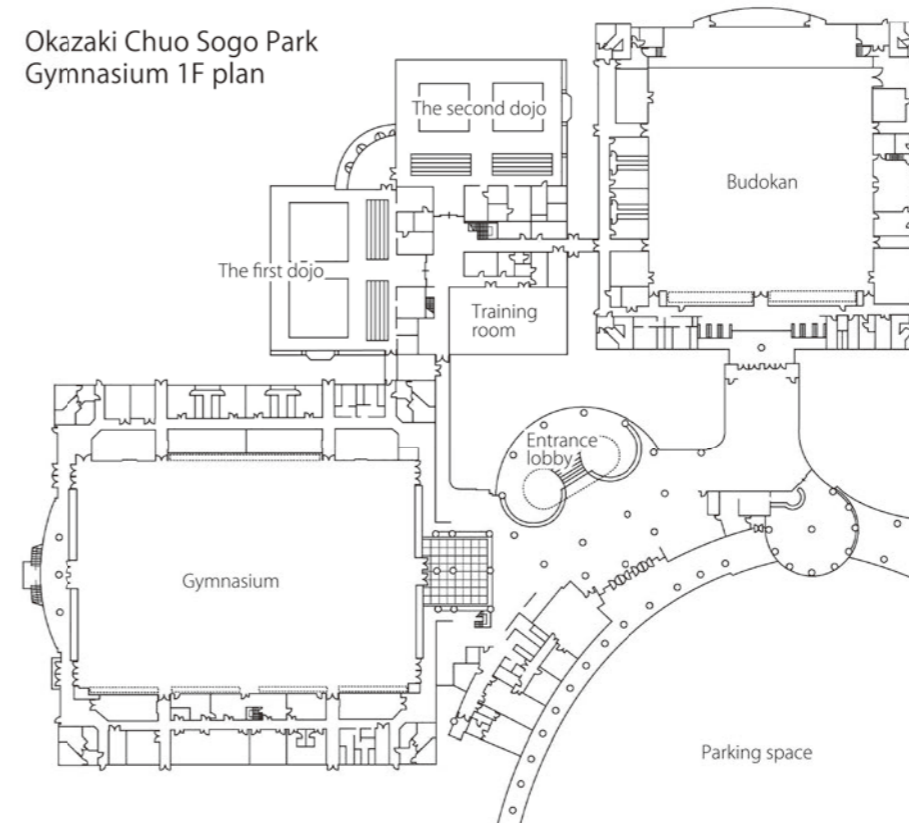

Okazaki Chuo Sogo Park Gymnasium 1F plan

Locker room

11 locker rooms are available. Each room has lockers and showers