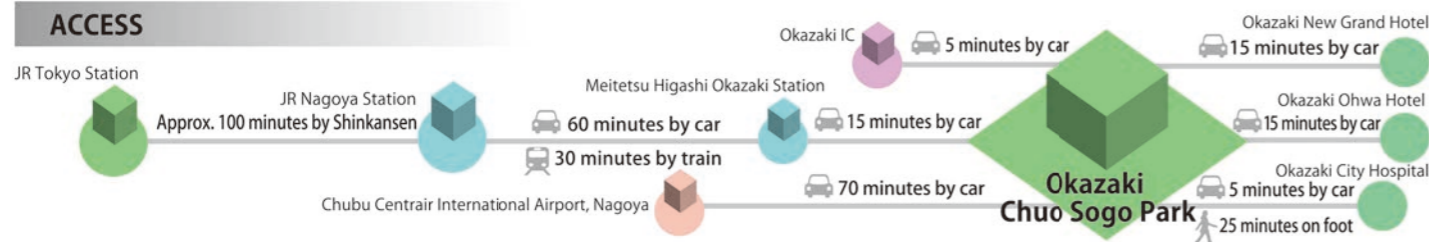

ACCESS

Accommodations in vicinity

Okazaki New Grand Hotel

Address	515-33, Kosei-cho, Okazaki City, Aichi Prefecture		Website	http://www.newgrand.yad.jp	
Capacity	Approx. 110 people	Parking spaces	59 spaces	Distance from the training facility	15 minutes by car
Completed	October 1982 (rooms have been renovated as appropriate)				
Number of rooms (by type)	59 single-bed rooms, 23 twin-bed rooms, 5 double-bed rooms				
Other facilities, services	Karaoke room, Large communal bath with panoramic view and Sauna, Sky restaurant, Free wi-fi		Foreign language support	English, Chinese	
			Restroom	Western-style restroom	
			Meal Service	Available (Halal/ vegetarian meal available) *reservation needed	

Okazaki Ohwa Hotel

Address	3-7, Naka Okazaki-cho, Okazaki City, Aichi Prefecture		Website	http://www.ohwa-gr.co.jp/hotel/	
Capacity	120 people	Parking spaces	70 spaces	Distance from the training facility	15 minutes by car
Completed	1992				
Number of rooms (by type)	80 single-bed rooms, 12 twin-bed rooms, 4 double-bed rooms				
Other facilities, services	Free wi-fi				
			Foreign language support	Chinese	
			Restroom	Western-style restroom	
			Meal Service	Available (Halal / vegetarian meal unavailable)	

Medical facilities in vicinity

Okazaki City Hospital

Address	3-1, Goshoi, Koryuji-cho, Okazaki City, Aichi Prefecture		Clinical departments Department of Medical Genetics, Hematology, Endocrinology and Metabolism, Nephrology and Diabetes, Respiratory Medicine, Neurology, Gastroenterology, Cardiology, department of internal medicine and connective tissue disorders, Pediatrics / Pediatric cranial nerve surgery/ Neonatal pediatrics, Surgery/ Gastrointestinal Surgery/ Endoscopic Surgery, Pediatric Surgery, Orthopedic Surgery, Plastic and Reconstructive Surgery, Neurosurgery, Cardiovascular Surgery, Thoracic Surgery, Dermatology, Urology, Obstetrics and Gynecology, Ophthalmology, Otorhinolaryngology, Dental and Oral Surgery, Emergency department, Psychosomatic psychiatry, Rehabilitation, Anesthesiology, Pathology, Radiology, Clinical Laboratory, Medical Oncology
Holidays and nighttime	Emergency care available 24 hours a day		
Foreign language support	English, Portuguese		
Distance from the training facility	5 minutes by car		
Website	http://www.okazakihospital.jp		

Okazaki City sightseeing spots, attractions

Sports Promotion Division in Social & Culture Affairs Department, Okazaki City

TEL +81-564-23-6363

E-Mail sports@city.okazaki.lg.jp *English available

Information on the sports facilities in Aichi

Aichi Sports Commission <http://aichi-sc.jp/>

※ The information listed on this leaflet is as of October, 2018, and is subjected to change without notice.