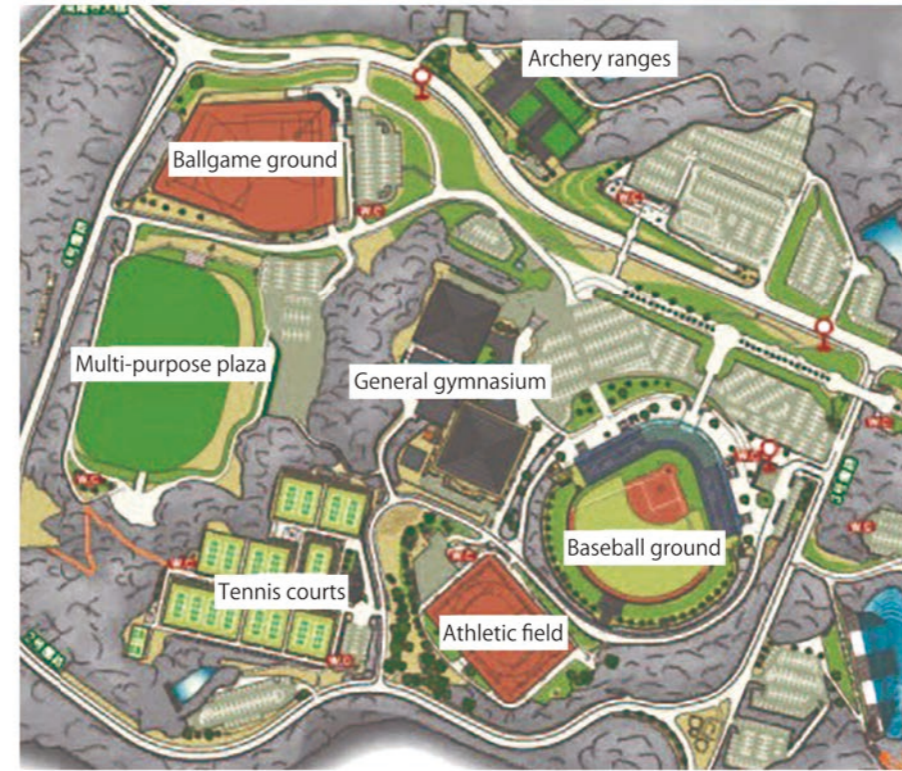

### Medical facilities in vicinity

# Okazaki Chuo Sogo Park

■ Okazaki City, Aichi Prefecture

Pre-game training camp/ Suggested Sports

Archery

## Multi-purpose plaza

- Size 180m×100m area 18,000㎡
- The broad plaza with whole natural grass is the ideal environment for sports and can reduce a physical burden, which makes the area popular among athletes.
- The area has a record of holding Archery competition in the National Sports Festival.

## Okazaki Chuo Sogo Park

This park is located in the central area of Okazaki City and covers as large as 189.3 hectares. Also, it's fully equipped with all kinds of sports facilities such as a general gymnasium, tennis courts, a Japanese archery ground, archery ranges, a baseball ground, an athletic field, a multi-purpose plaza and a ballgame ground.