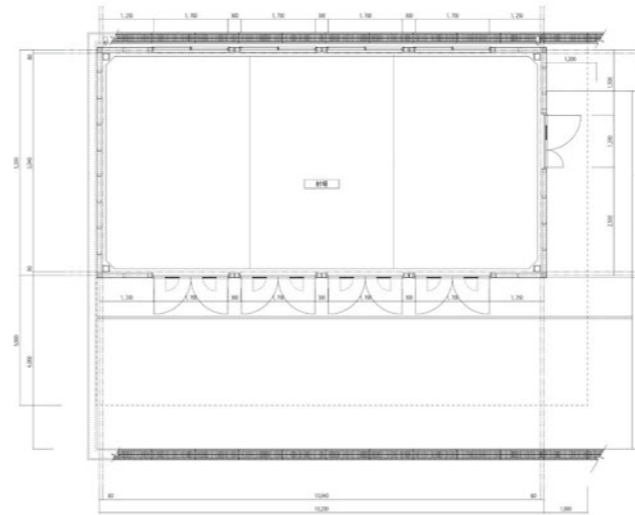

Indoor Training Arena

length 24m, width 15m. Ceiling height : 12.75m. 6 targets can be set. Practice is available under any weather conditions.

Outdoor Archery Ranges

They are available for official games. Length 100m, width 30m. 12 targets can be set. Surrounded by rich nature, the environment is organized for athletes to be able to concentrate.