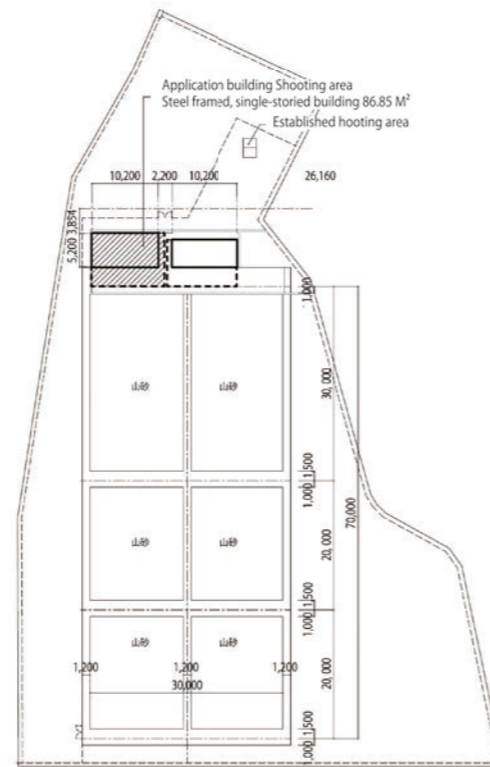

Night Time Lighting