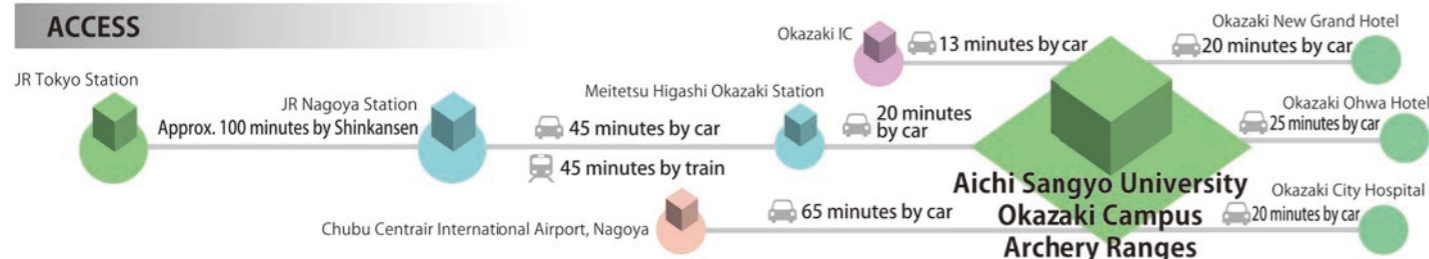

ACCESS

Accommodations in vicinity

Okazaki New Grand Hotel

Address	515-33, Kosei-cho, Okazaki City, Aichi Prefecture	Website	http://www.newgrand.yad.jp
Capacity	Approx. 110 people	Parking spaces	59 spaces
Completed	October 1982 (rooms have been renovated as appropriate)	Distance from the training facility	20 minutes by car
Number of rooms (by type)	59 single-bed rooms, 23 twin-bed rooms, 5 double-bed rooms	Foreign language support	English, Chinese
Other facilities, services	Karaoke room, Large communal bath with panoramic view and Sauna, Sky restaurant, Free wi-fi	Restroom	Western-style restroom
		Meal Service	Available (Halal/vegetarian meal available) *reservation needed

Okazaki Ohwa Hotel

Address	3-7, Naka Okazaki-cho, Okazaki City, Aichi Prefecture	Website	http://www.ohwa-gr.co.jp/hotel/
Capacity	120 people	Parking spaces	70 spaces
Completed	1992	Distance from the training facility	25 minutes by car
Number of rooms (by type)	80 single-bed rooms, 12 twin-bed rooms, 4 double-bed rooms	Foreign language support	Chinese
Other facilities, services	Free wi-fi	Restroom	Western-style restroom
		Meal Service	Available (Halal/vegetarian meal unavailable)

Medical facilities in vicinity

Okazaki City Hospital

Address	3-1, Goshoi, Koryuji-cho, Okazaki City, Aichi Prefecture	Departments	Department of Medical Genetics, Hematology, Endocrinology and Metabolism, Nephrology and Diabetes, Respiratory Medicine, Neurology, Gastroenterology, Cardiology, department of internal medicine and connective tissue disorders, Pediatrics / Pediatric cranial nerve surgery/ Neonatal pediatrics, Surgery/ Gastrointestinal Surgery/ Endoscopic Surgery, Pediatric Surgery, Orthopedic Surgery, Plastic and Reconstructive Surgery, Neurosurgery, Cardiovascular Surgery, Thoracic Surgery, Dermatology, Urology, Obstetrics and Gynecology, Ophthalmology, Otorhinolaryngology, Dental and Oral Surgery, Emergency department, Psychosomatic psychiatry, Rehabilitation, Anesthesiology, Pathology, Radiology, Clinical Laboratory, Medical Oncology
Holidays and nighttime	Emergency care available 24 hours a day		
Foreign language support	English, Portuguese		
Distance from the training facility	20 minutes by car		
Website	http://www.okazakihospital.jp		

Okazaki City sightseeing spots, attractions

The campus has archery ranges available for both indoors and outdoors, fully equipped with night time lighting