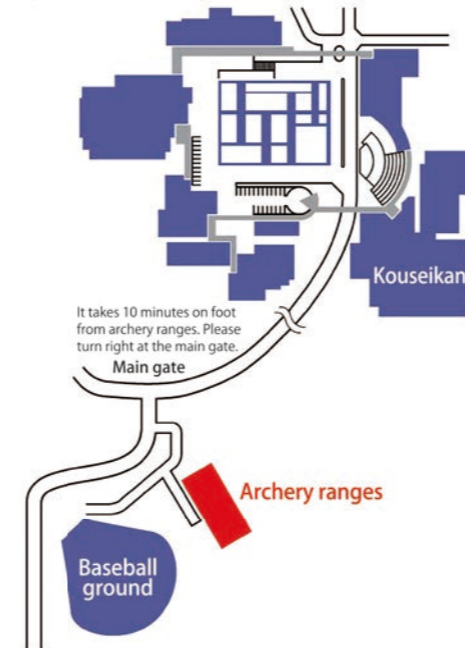

Aichi Sangyo University Okazaki Campus Archery Ranges

Address	12-5, Harayama, Okazaki City, Aichi Prefecture
Size and specifications	[Outdoor Archery Ranges] ■ length 100m, width 30m. 12 targets [Indoor Archery Ranges] ■ length 24m, width 15m. 6 targets
Completed	2013
Parking spaces	200 spaces
Website	http://www.asu.ac.jp/

The campus is located on a hill that overlooks Okazaki City and the archery ranges are authorized to be used for official games. In the campus, there is a training room, a conference room, and a running track.

Indoor Training Arena

length 24m, width 15m. Ceiling height : 12.75m. 6 targets can be set. Practice is available under any weather conditions.

Outdoor Archery Ranges

They are available for official games. Length 100m, width 30m. 12 targets can be set. Surrounded by rich nature, the environment is organized for athletes to be able to concentrate.

Night Time Lighting

Kouseikan (Gymnasium)

It takes 3 minutes by car from the archery ranges. (10 minutes on foot)

Main arena
Official games like Tokai Students Indoor Archery Championship will be held.

Running track
One lap is 200m. It is the best place for a rainy day.